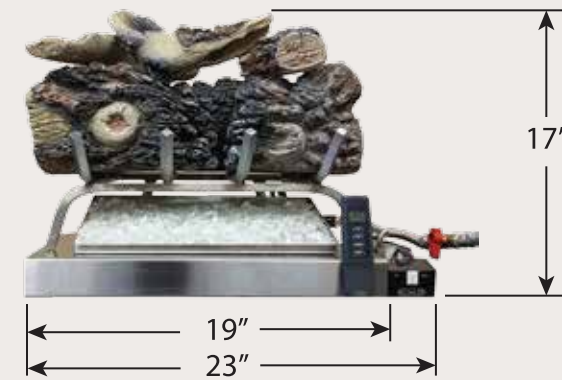

GLO-18 model shown