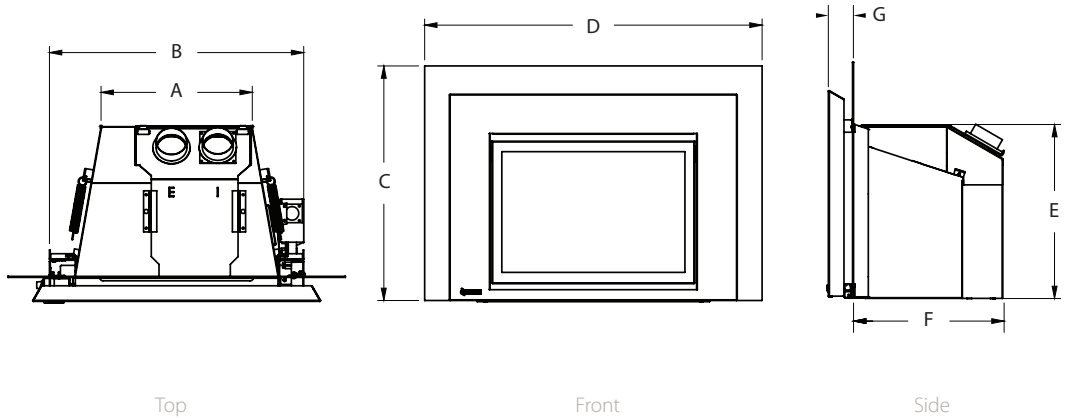

Specifications	Natural Gas	Propane
Input (BTU)	23,500	21,500
Turn down to (BTU)	12,500	11,000
EnerGuide Rating*	63.3%	64.5%
Efficiency (steady state)	74%	74%

* for Canada only

Min. Fireplace Opening	
Width (front)	25"
Width (rear)	16"
Height	20"
Depth	14"
Depth (with spacer)	15-5/8"

Dimensions

Dimensions	L234
Flue size	3"
A	14-3/4"
B	24-3/4"
C	22-13/16"
D	32-7/8"
E	16-15/16"
F	14-11/16"
G	2-1/2"

Openings

Openings	L234
A	14"
B	15-5/8"
C	17"
D	25"
E	16"

Clearances

Clearances	L234
A	8"
B	56"
C	21"
D	12"
E	60"
F	36"
G	1-1/2"
H	28"
I	12"