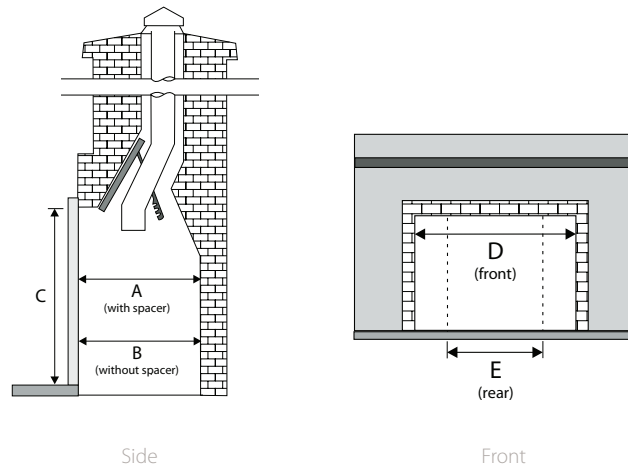

Specifications	Natural Gas	Propane
Input (BTU)	23,500	21,500
Turn down to (BTU)	12,500	11,000
EnerGuide Rating*	63.3%	64.5%
Efficiency (steady state)	74%	74%

* for Canada only

Min. Fireplace Opening	
Width (front)	25"
Width (rear)	16"
Height	20"
Depth	14"
Depth (with spacer)	15-5/8"

Dimensions

Dimensions	L234
Flue size	3"
A	14-3/4"
B	24-3/4"
C	22-13/16"
D	32-7/8"
E	16-15/16"
F	14-11/16"
G	2-1/2"

Openings

Openings	L234
A	14"
B	15-5/8"
C	17"
D	25"
E	16"

Clearances

Clearances	L234
A	8"
B	56"
C	21"
D	12"
E	60"
F	36"
G	1-1/2"
H	28"
I	12"