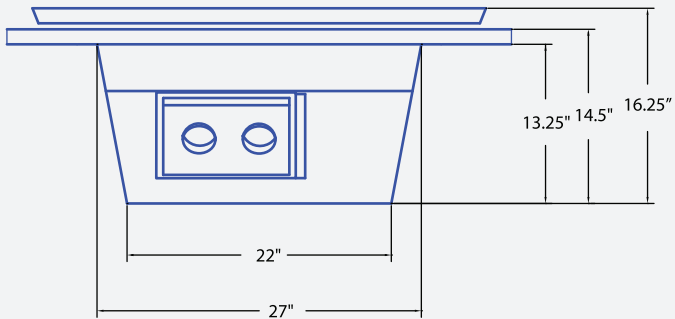

Gas Insert Collection

Woodbridge Gas Fireplaces

DVI 750

Gas Insert Collection

Woodbridge Gas Fireplaces

DVI 750 Gas Insert

Standard trim

Minimum Fireplace Opening: 27" (W) x 22.5" (H) x 14" (D)