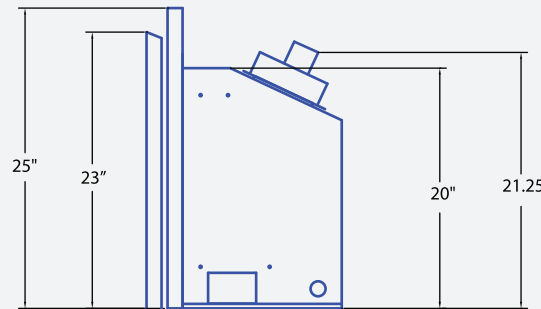

Gas Insert Collection

Woodbridge Gas Fireplaces

DVI 750

Gas Insert Collection

Woodbridge Gas Fireplaces

DVI 750 Gas Insert

Standard trim

Minimum Fireplace Opening: 27" (W) x 22.5" (H) x 14" (D)