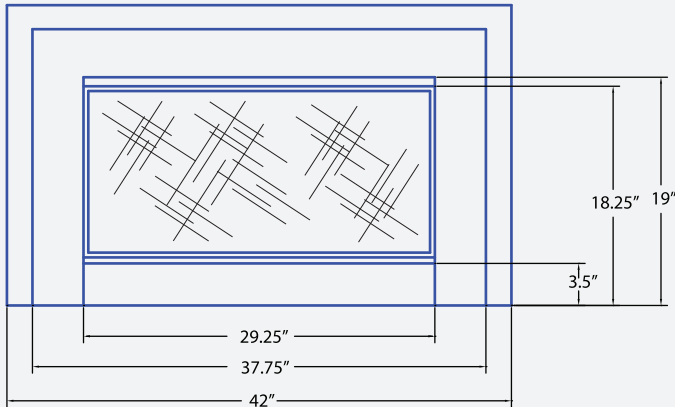

Gas Insert Collection

Woodbridge Gas Fireplaces

DVI 750

Gas Insert Collection

Woodbridge Gas Fireplaces

DVI 750 Gas Insert

Standard trim

Minimum Fireplace Opening: 27" (W) x 22.5" (H) x 14" (D)