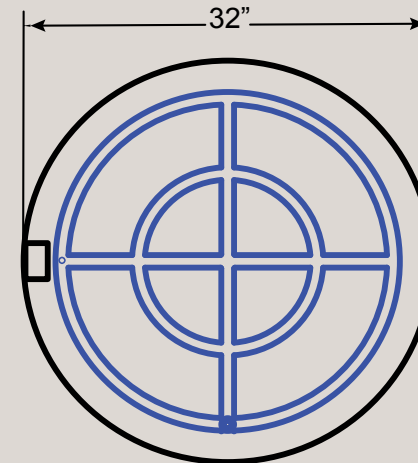

BURNER SPECIFICATIONS:

Standard Features:

- Natural gas - 192,000 Btu/h input.
- Electronic ignition system with ON/OFF switch.
- Durable 304 stainless steel construction. Optional cover.
- Stainless steel 5/8" flex connector.
- Clear glass burner media included. See also optional topping media above.
- Optional refractory cement log set for a traditional camp fire look.
- Limited Lifetime Warranty.

SHOWROOM OPEN TO THE PUBLIC:

1305 Meyerside Dr,
Mississauga, ON L5T 1C9
Phone: (905) 564-3001

www.woodbridgefp.com