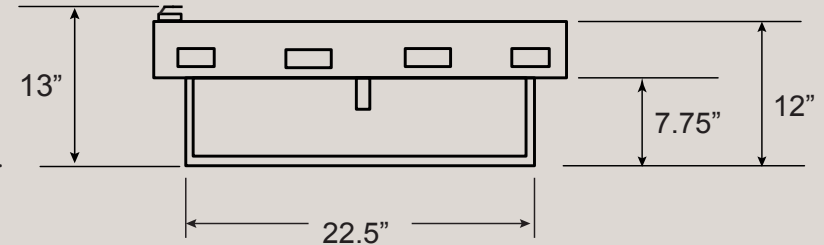

BURNER SPECIFICATIONS:

Standard Features:

- Natural gas - 192,000 Btu/h input.
- Electronic ignition system with ON/OFF switch.
- Durable 304 stainless steel construction. Optional cover.
- Stainless steel 5/8" flex connector.
- Clear glass burner media included. See also optional topping media above.
- Optional refractory cement log set for a traditional camp fire look.
- Limited Lifetime Warranty.

SHOWROOM OPEN TO THE PUBLIC:

1305 Meyerside Dr,
Mississauga, ON L5T 1C9
Phone: (905) 564-3001

www.woodbridgefp.com