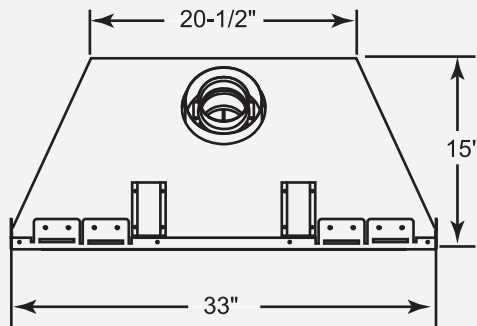

33" Direct Vent Fireplace

GLASS FRAME OPTIONS ARE TO BE CHOSEN WHEN ORDERING

Rectangular Glass Frame
(shown with optional grey brick
liner and standard flush louvers)

Arched Glass Frame
(shown with optional red brick
liner and classic style louvers)

Fireplace dimensions
without safety screen:

Standard features:

- * Realistic glowing 5 pc. log set with ember bed.
- * Flush louvers (optional Classic Louvers available).
- * Stainless steel flex connector and gas shut-off valve.
- * Variable gas valve for flame height control.
- * Operates without electricity to provide heat during a power failure.
- * Battery operated pilot igniter.
- * On/Off Wall Switch.
- * Safety screen.
- * Rectangular glass frame.
- * Burner and heavy gauge welded firebox are covered by Lifetime Warranty.