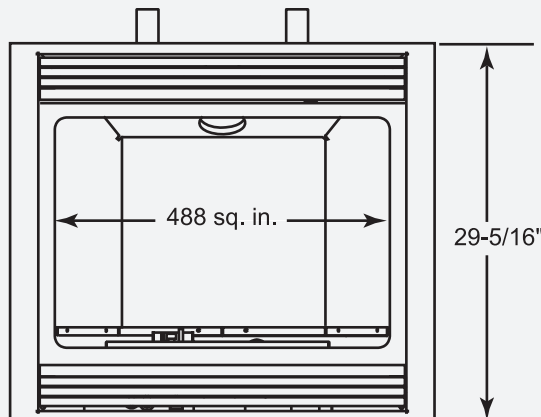

33" Direct Vent Fireplace

GLASS FRAME OPTIONS ARE TO BE CHOSEN WHEN ORDERING

Rectangular Glass Frame
(shown with optional grey brick
liner and standard flush louvers)

Arched Glass Frame
(shown with optional red brick
liner and classic style louvers)

Fireplace dimensions
without safety screen:

Standard features:

- * Realistic glowing 5 pc. log set with ember bed.
- * Flush louvers (optional Classic Louvers available).
- * Stainless steel flex connector and gas shut-off valve.
- * Variable gas valve for flame height control.
- * Operates without electricity to provide heat during a power failure.
- * Battery operated pilot igniter.
- * On/Off Wall Switch.
- * Safety screen.
- * Rectangular glass frame.
- * Burner and heavy gauge welded firebox are covered by Lifetime Warranty.