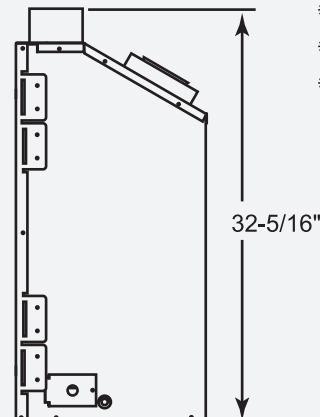

33" Direct Vent Fireplace

GLASS FRAME OPTIONS ARE TO BE CHOSEN WHEN ORDERING

Rectangular Glass Frame
(shown with optional grey brick
liner and standard flush louvers)

Arched Glass Frame
(shown with optional red brick
liner and classic style louvers)

Fireplace dimensions
without safety screen:

Standard features:

- * Realistic glowing 5 pc. log set with ember bed.
- * Flush louvers (optional Classic Louvers available).
- * Stainless steel flex connector and gas shut-off valve.
- * Variable gas valve for flame height control.
- * Operates without electricity to provide heat during a power failure.
- * Battery operated pilot igniter.
- * On/Off Wall Switch.
- * Safety screen.
- * Rectangular glass frame.
- * Burner and heavy gauge welded firebox are covered by Lifetime Warranty.