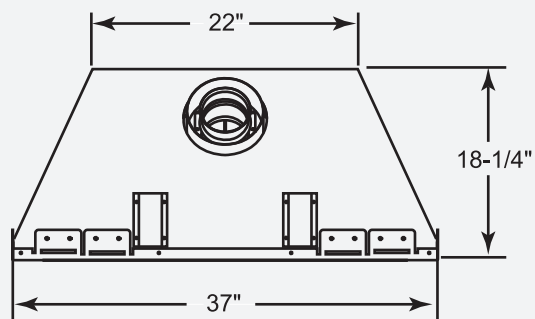

37" Direct Vent Fireplace

GLASS FRAME OPTIONS ARE TO BE CHOSEN WHEN ORDERING

Rectangular Glass Frame
(shown with optional grey brick
liner and standard flush louvers)

Arched Glass Frame
(shown with optional red brick
liner and classic style louvers)

Fireplace dimensions
without safety screen:

Standard features:

- * Realistic glowing 7 pc. log set with ember bed.
- * Flush louvers (optional Classic Louvers available).
- * Stainless steel flex connector and gas shut-off valve.
- * Variable gas valve for flame height control.
- * Operates without electricity to provide heat during a power failure.
- * Battery operated pilot igniter.
- * On/Off Wall Switch.
- * Safety screen.
- * Rectangular glass frame.
- * Burner and heavy gauge welded firebox are covered by Lifetime Warranty.