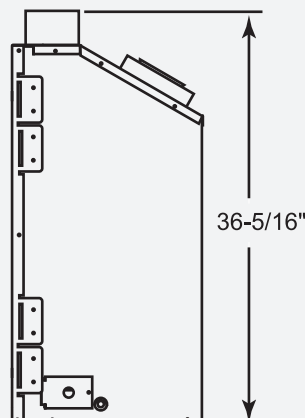

37" Direct Vent Fireplace

GLASS FRAME OPTIONS ARE TO BE CHOSEN WHEN ORDERING

Rectangular Glass Frame
(shown with optional grey brick
liner and standard flush louvers)

Arched Glass Frame
(shown with optional red brick
liner and classic style louvers)

Fireplace dimensions
without safety screen:

Standard features:

- * Realistic glowing 7 pc. log set with ember bed.
- * Flush louvers (optional Classic Louvers available).
- * Stainless steel flex connector and gas shut-off valve.
- * Variable gas valve for flame height control.
- * Operates without electricity to provide heat during a power failure.
- * Battery operated pilot igniter.
- * On/Off Wall Switch.
- * Safety screen.
- * Rectangular glass frame.
- * Burner and heavy gauge welded firebox are covered by Lifetime Warranty.