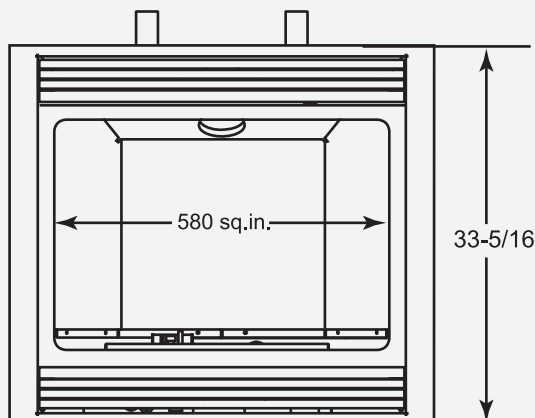

37" Direct Vent Fireplace

GLASS FRAME OPTIONS ARE TO BE CHOSEN WHEN ORDERING

Rectangular Glass Frame
(shown with optional grey brick
liner and standard flush louvers)

Arched Glass Frame
(shown with optional red brick
liner and classic style louvers)

Fireplace dimensions
without safety screen:

Standard features:

- * Realistic glowing 7 pc. log set with ember bed.
- * Flush louvers (optional Classic Louvers available).
- * Stainless steel flex connector and gas shut-off valve.
- * Variable gas valve for flame height control.
- * Operates without electricity to provide heat during a power failure.
- * Battery operated pilot igniter.
- * On/Off Wall Switch.
- * Safety screen.
- * Rectangular glass frame.
- * Burner and heavy gauge welded firebox are covered by Lifetime Warranty.