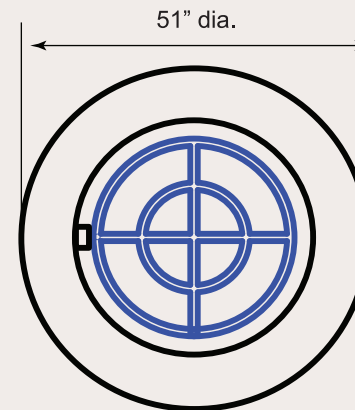

* Optional one piece cement log set

* Optional 304 brushed stainless steel burner to allow custom installations

* Optional topping media

BURNER SPECIFICATIONS:

ENCLOSURE SPECIFICATIONS:

Overall Height: 16.5"

Clear Glass

Dark Green Glass

Amethyst Glass

Black Glass

Basalt Stones

Lava Rock

Standard Features:

- * Natural gas (only) input rate - 192,000 Btu/h
- * Electronic ignition system with On/Off switch
- * Durable 304 stainless steel construction
- * Stainless steel 5/8" flex connector
- * Clear glass burner media with optional topping media (see chart above)