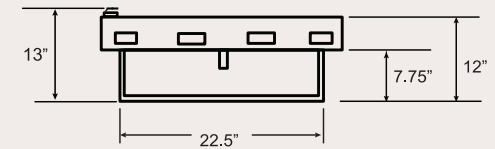

* Optional one piece cement log set

* Optional 304 brushed stainless steel burner to allow custom installations

* Optional topping media

BURNER SPECIFICATIONS:

ENCLOSURE SPECIFICATIONS:

Overall Height: 16.5"