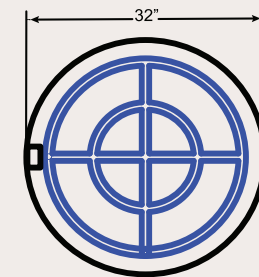

* Optional one piece cement log set

* Optional 304 brushed stainless steel burner to allow custom installations

* Optional topping media

BURNER SPECIFICATIONS:

ENCLOSURE SPECIFICATIONS:

Overall Height: 16.5"

Clear Glass

Dark Green Glass

Amethyst Glass

Black Glass

Basalt Stones

Lava Rock

Standard Features:

- * Natural gas (only) input rate - 192,000 Btu/h
- * Electronic ignition system with On/Off switch
- * Durable 304 stainless steel construction
- * Stainless steel 5/8" flex connector
- * Clear glass burner media with optional topping media (see chart above)