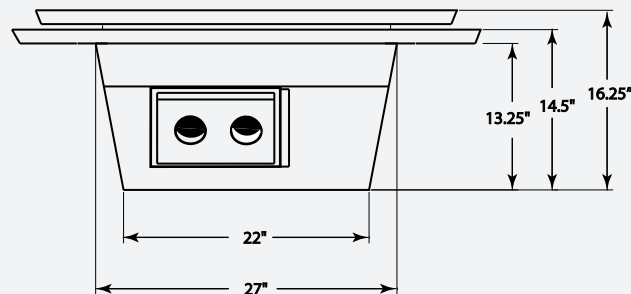

Gas Insert Collection

Woodbridge Gas Fireplaces

DVI 750 Gas Insert

Top view

Standard features:

- Classic style fireplace insert in satin black finish.
- Safety and convenience of a direct vent gas heater.
- Durable ceramic glass viewing area.
- Burner and Heavy gauge welded firebox are covered by Lifetime Warranty.
- Battery powered pilot ignitor and ON/OFF remote control with timer for easy operation.
- Works without electricity providing heat during power failure.
- Extremely realistic 7 pc. glowing log set with ember bed.
- Stainless steel flex connector and gas shut-off valve.
- Variable gas valve control of flame height.
- 130 C.F.M. Thermostat activated blower.
- Certified Safety Screen.

Optional features:

- Natural Gas or Propane/LP model.
- Ceramic fiber brick liner or enamelled panels.
- Touch screen remote control or wall thermostat.
- Electronic Ignition System with thermostat remote control and flame modulation.
- 4-sided trim kit.
- Brushed stainless steel 3-sided trim.

Minimum Fireplace Opening: 27" (W) x 22.5" (H) x 14" (D)

NOTE: DVI 750 standing pilot version operates without any electrical supply. Blower and Electronic Ignition System require electricity for operation.

SPECIFICATIONS

NATURAL GAS		PROPANE GAS	
Manifold Pressure:(W.C.)	3.5"	Manifold Pressure:(W.C.)	10"
Maximum Supply Pressure	10.5"	Maximum Supply Pressure	13"
Minimum Supply Pressure	4.5"	Minimum Supply Pressure	11"

SPECIFICATIONS	DVI 750N,P-(E)	
	NATURAL	PROPANE
Max. Btu/hr Input	28,500	28,000
Min. Btu/hr Input	18,000	21,000
Efficiency (Flue Loss)	up to 72%	up to 72%
Energuides FE rating	60.75% (N) 62.24% (N-E)	61.10% (P) 62.60% (P-E)