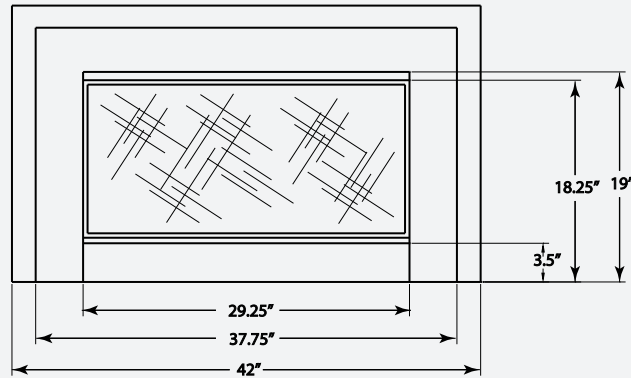

DVI 750 Gas Insert

Front view

Top view