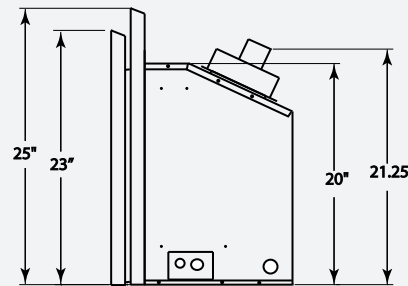

Right side view