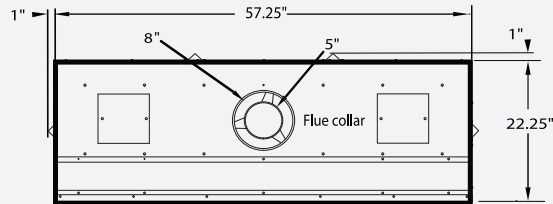

Woodbridge Gas Fireplaces

MONTEREY

Top view

Front view

Right side view

Gas input rate:

Model MONTEREY-N(E): 27,000-39,000 Btu/h

Model MONTEREY-P(E): 27,000-38,000 Btu/h