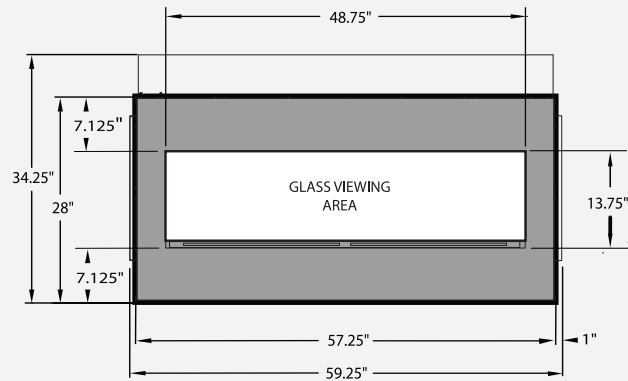

Woodbridge Gas Fireplaces

MONTEREY

Top view

Front view

Right side view

Gas input rate:

Model MONTEREY-N(E): 27,000-39,000 Btu/h

Model MONTEREY-P(E): 27,000-38,000 Btu/h