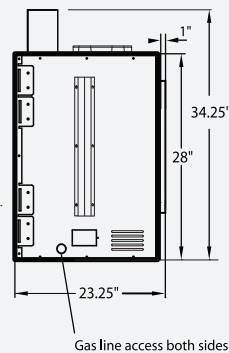

Woodbridge Gas Fireplaces

MONTEREY

Top view

Front view

Right side view

Gas input rate:

Model MONTEREY-N(E): 27,000-39,000 Btu/h

Model MONTEREY-P(E): 27,000-38,000 Btu/h