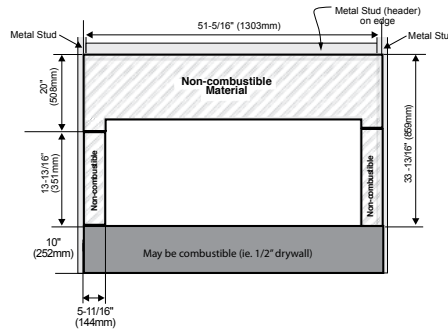

Regency Horizon™ HZ40E

Regency Horizon™ HZ30E