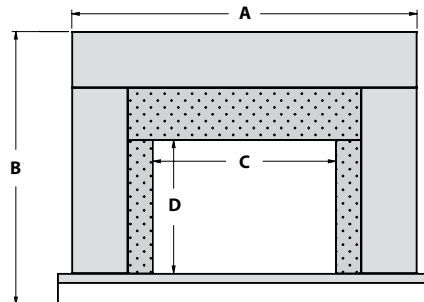

Wood

Pacific Wave

Available for models:
HZ33CE

Optional tiling can be applied in this area

FRONT

TOP

NOTE: All product specifications are subject to change without notice. Before installing refer to the relevant product manual for full and up to date information. Manuals can be downloaded from our web site www.regency-fire.com