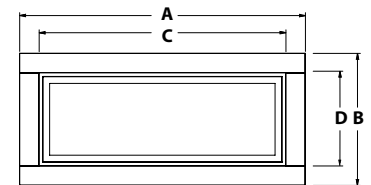

Verona

Available for models:
HZ54E