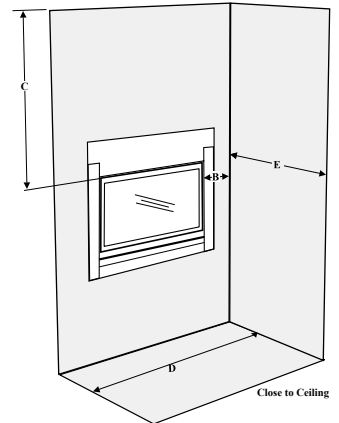

# surround dimensions

Surround Dimensions		A	B	C	D	E
HZ54E	Verona 54 - glass/metal	58-11/16"	2-1/8"	45-3/16"	13-5/8"	-
	Inner and outer frame	56-11/16"	25-1/8"	49-3/16"	17-5/8"	-
HZ42STE/ HZ40E <small>*Available for HZ40E only</small>	Verona 40 - glass*/ metal	44"	20-7/8"	36"	12-7/8"	-
	Inner and outer frame*	43-1/16"	20-9/16"	35-1/2"	12-1/2"	-
HZ33CE	Pacific Wave 33 - wood	55-1/2"	43-15/16"	29-1/2"	21-7/16"	60-1/8"
	Verona 33 - glass/metal	42-5/16"	36-3/4"	29-1/2"	21-1/2"	-
HZ30E	Verona 30 - glass/metal	30"	18-1/2"	25"	10-1/2"	-
	Inner and outer frame	32-3/8"	18-1/16"	27-7/8"	10-1/8"	-