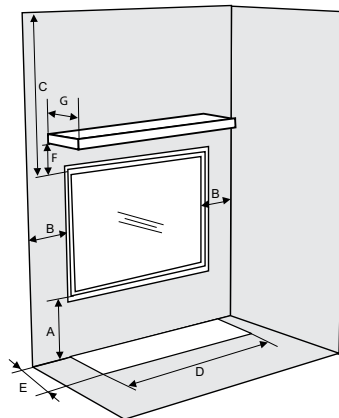

Clearances	HZ965E	HZ33CE
A	20"	17"
B	4"	8"
C	40-7/8"	22"
D	13"	13"
E	83"	84"
F	min. 36"	36"
G	max. 28-7/8"	27"

* For complete instructions please see manual

Regency Horizon™ HZ965E