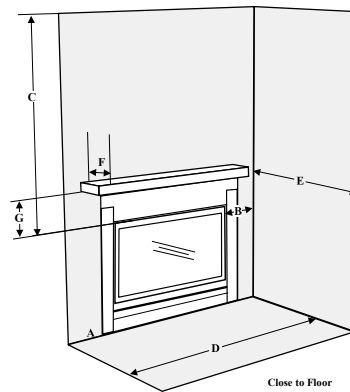

# surround dimensions

Surround Dimensions		A	B	C	D	E
HZ54E	Verona 54 - glass/metal	58-11/16"	2-1/8"	45-3/16"	13-5/8"	-
	Inner and outer frame	56-11/16"	25-1/8"	49-3/16"	17-5/8"	-
HZ42STE/ HZ40E <small>*Available for HZ40E only</small>	Verona 40 - glass*/ metal	44"	20-7/8"	36"	12-7/8"	-
	Inner and outer frame*	43-1/16"	20-9/16"	35-1/2"	12-1/2"	-
HZ33CE	Pacific Wave 33 - wood	55-1/2"	43-15/16"	29-1/2"	21-7/16"	60-1/8"
	Verona 33 - glass/metal	42-5/16"	36-3/4"	29-1/2"	21-1/2"	-
HZ30E	Verona 30 - glass/metal	30"	18-1/2"	25"	10-1/2"	-
	Inner and outer frame	32-3/8"	18-1/16"	27-7/8"	10-1/8"	-