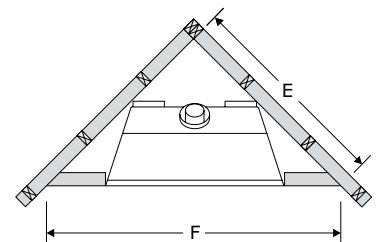

Regency Horizon™ HZ965E/HZ33CE

NOTE: If this is an outside corner, the minimum distance between the vent and the outside corner is 6" (15cm) with AstroCap termination cap or 12" (30cm) with Rigid Vent termination cap.
(For example Dura-Vent)

NOTE: All products can be installed in a raised application. Before installing refer to the relevant product manual for full and up to date information. Manuals can be downloaded from our web site www.regency-fire.com