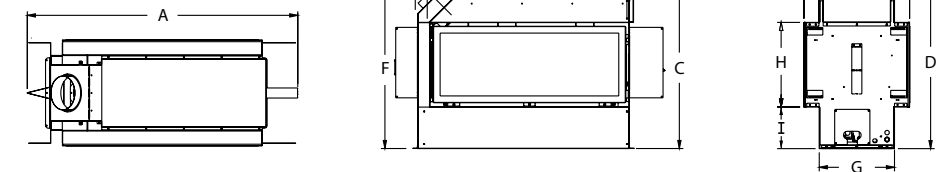

Regency Horizon™ HZ42STE