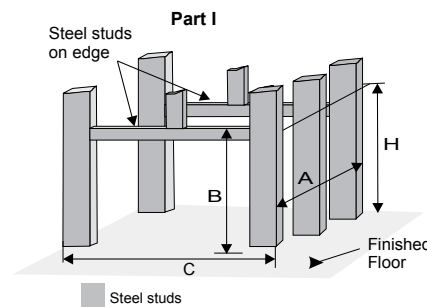

Regency Horizon™ HZ42STE

Steel studs - for ease of installation of non combustible material-after Part I is complete.
* Install after unit in place with gas connection, electrical and venting completed.

Framing	HZ965E	HZ33CE
A	52-5/16"	31-3/4"
B	44-3/4"	35"
C	vertical rise 24"	22-3/4"
	horizontal rigid 24"	19-3/4"
	horizontal flex 24"	16"
D	rigid** 80"	36"
	flex** 80"	32"
E	64"	38-15/16"
F	90-15/16"	55-1/2"
G	0"	0**

* when not using surround (might differ when using surrounds)

** minimum height from the base of the unit