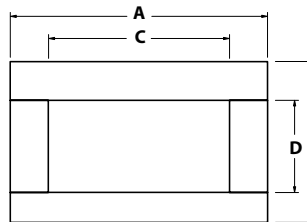

Verona

Available for models:
**HZ30E, HZ33CE,
HZ40E & HZ42STE***

*HZ42STE available in Metal only