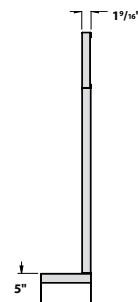

surround dimensions

Surround Dimensions		A	B	C	D	E
HZ54E	Verona 54 - glass/metal	58-11/16"	2-1/8"	45-3/16"	13-5/8"	-
	Inner and outer frame	56-11/16"	25-1/8"	49-3/16"	17-5/8"	-
HZ42STE/ HZ40E *Available for HZ40E only	Verona 40 - glass*/ metal	44"	20-7/8"	36"	12-7/8"	-
	Inner and outer frame*	43-1/16"	20-9/16"	35-1/2"	12-1/2"	-
HZ33CE	Pacific Wave 33 - wood	55-1/2"	43-15/16"	29-1/2"	21-7/16"	60-1/8"
	Verona 33 - glass/metal	42-5/16"	36-3/4"	29-1/2"	21-1/2"	-
HZ30E	Verona 30 - glass/metal	30"	18-1/2"	25"	10-1/2"	-
	Inner and outer frame	32-3/8"	18-1/16"	27-7/8"	10-1/8"	-

Metal

Glass

Inner & Outer Frame

Available for models:
HZ30E, HZ40E & HZ54E

Verona

Available for models:
**HZ30E, HZ33CE,
HZ40E & HZ42STE***

*HZ42STE available in Metal only

Verona

Available for models:
HZ54E

Wood

Pacific Wave

Available for models:
HZ33CE

Optional tiling can be applied in this area

SIDE

TOP

NOTE: All product specifications are subject to change without notice. Before installing refer to the relevant product manual for full and up to date information. Manuals can be downloaded from our web site www.regency-fire.com