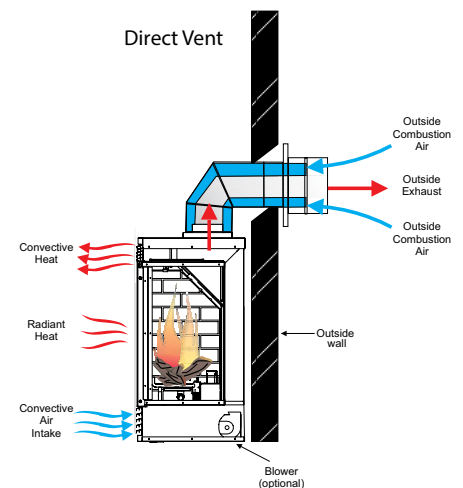

AstroCap (painted to match home)