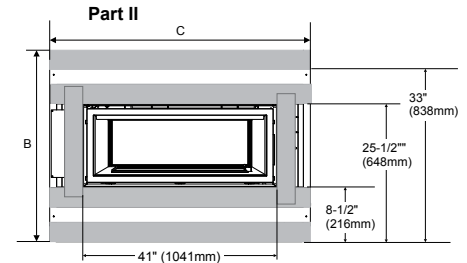

Regency Horizon™ HZ42STE

Steel studs - for ease of installation of non combustible material-after Part I is complete.
* Install after unit in place with gas connection, electrical and venting completed.

Framing	HZ965E	HZ33CE
A	52-5/16"	31-3/4"
B	44-3/4"	35"
C	vertical rise 24"	22-3/4"
	horizontal rigid 24"	19-3/4"
	horizontal flex 24"	16"
D	rigid** 80"	36"
	flex** 80"	32"
E	64"	38-15/16"
F	90-15/16"	55-1/2"
G	0"	0**

* when not using surround (might differ when using surrounds)

** minimum height from the base of the unit