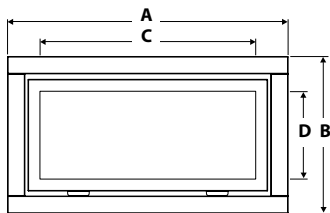

surround dimensions

Surround Dimensions		A	B	C	D	E
HZ54E	Verona 54 - glass/metal	58-11/16"	2-1/8"	45-3/16"	13-5/8"	-
	Inner and outer frame	56-11/16"	25-1/8"	49-3/16"	17-5/8"	-
HZ42STE/ HZ40E *Available for HZ40E only	Verona 40 - glass*/ metal	44"	20-7/8"	36"	12-7/8"	-
	Inner and outer frame*	43-1/16"	20-9/16"	35-1/2"	12-1/2"	-
HZ33CE	Pacific Wave 33 - wood	55-1/2"	43-15/16"	29-1/2"	21-7/16"	60-1/8"
	Verona 33 - glass/metal	42-5/16"	36-3/4"	29-1/2"	21-1/2"	-
HZ30E	Verona 30 - glass/metal	30"	18-1/2"	25"	10-1/2"	-
	Inner and outer frame	32-3/8"	18-1/16"	27-7/8"	10-1/8"	-

Metal

Glass

Inner & Outer Frame

Available for models:
HZ30E, HZ40E & HZ54E