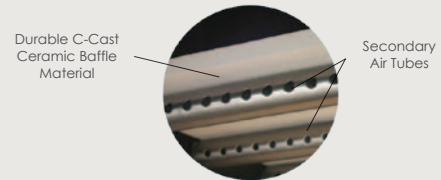

Installation Dimensions	The Cabello				The Boston				The Venice & The Kodiak			
	Masonry		Zero Clearance		Masonry		Zero Clearance		Masonry		Zero Clearance	
Firebox Variation	1200	1700	1200	1700	1200	1700	1200	1700	1200	1700	1200	1700
Minimum depth	18"	22 1/2"	18 1/2"	23"	14 1/2"	19"	15"	19 1/2"	13 1/2"	18"	14"	18 1/2"
Minimum width at back of fireplace	22 3/8"	22 3/8"	23"	23"	22 3/8"	22 3/8"	23"	23"	22 3/8"	22 3/8"	23"	23"
Minimum width at front of fireplace	32"	32"	32 1/4"	32 1/4"	32"	32"	32 1/4"	32 1/4"	27"	27"	27 1/4"	27 1/4"
Minimum width at front of fireplace to include shroud when surround is in the forward position	N/A	N/A	32 1/4"	32 1/4"	N/A	N/A	32 1/4"	32 1/4"	33 3/4"	33 3/4"	34"	34"
Minimum height	19 1/4"	19 1/4"	20"	20"	19 1/4"	19 1/4"	20"	20"	19 1/4"	19 1/4"	20"	20"

"Progressive Burn Technology"

Long Burn Times -

Progressive Burn Technology is designed to keep hot embers in the firebox after a nights burning. This process is achieved by restricting the air in the back of the firebox, leaving hot embers for you to start up your insert again.

Clean Burning -

Our secondary air tubes add super-heated air to the fire as the burn progresses to the front. This maintains efficiencies and keeps emissions low.