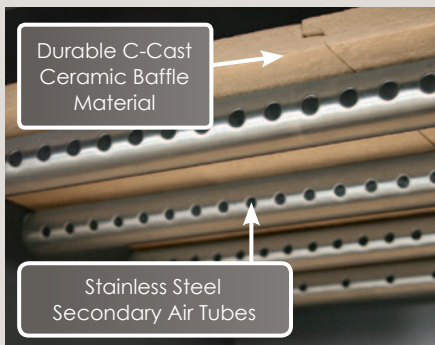

Baffles and Secondary Air Tubes