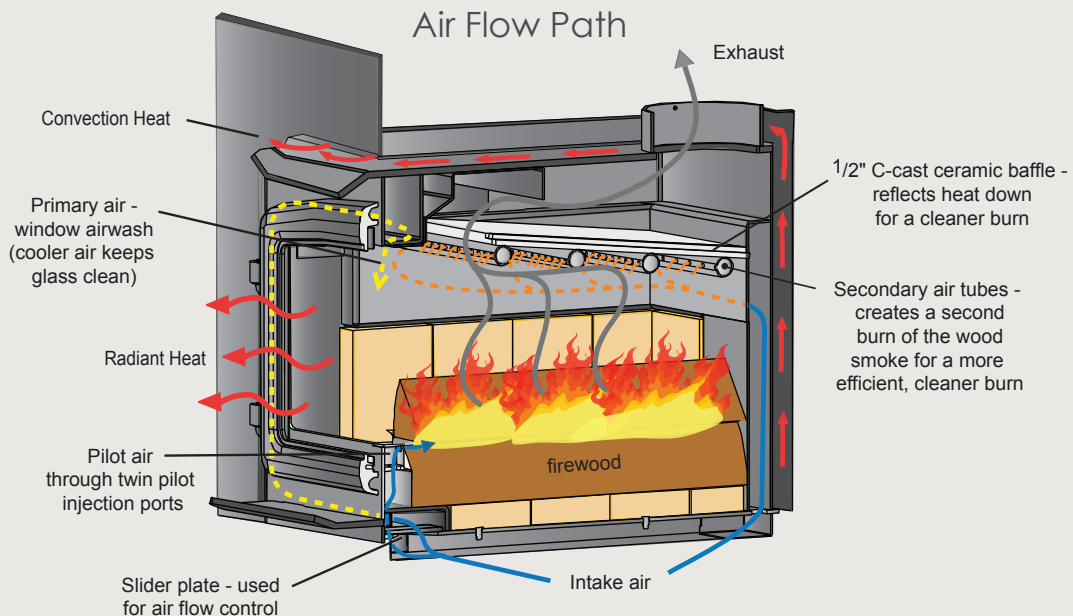

Installation Dimensions	The Cabello				The Boston				The Venice & The Kodiak			
	Masonry		Zero Clearance		Masonry		Zero Clearance		Masonry		Zero Clearance	
Firebox Variation	1200	1700	1200	1700	1200	1700	1200	1700	1200	1700	1200	1700
Minimum depth	18"	22 1/2"	18 1/2"	23"	14 1/2"	19"	15"	19 1/2"	13 1/2"	18"	14"	18 1/2"
Minimum width at back of fireplace	22 3/8"	22 3/8"	23"	23"	22 3/8"	22 3/8"	23"	23"	22 3/8"	22 3/8"	23"	23"
Minimum width at front of fireplace	32"	32"	32 1/4"	32 1/4"	32"	32"	32 1/4"	32 1/4"	27"	27"	27 1/4"	27 1/4"
Minimum width at front of fireplace to include shroud when surround is in the forward position	N/A	N/A	32 1/4"	32 1/4"	N/A	N/A	32 1/4"	32 1/4"	33 3/4"	33 3/4"	34"	34"
Minimum height	19 1/4"	19 1/4"	20"	20"	19 1/4"	19 1/4"	20"	20"	19 1/4"	19 1/4"	20"	20"

"Progressive Burn Technology"

Long Burn Times -

Progressive Burn Technology is designed to keep hot embers in the firebox after a nights burning. This process is achieved by restricting the air in the back of the firebox, leaving hot embers for you to start up your insert again.

Clean Burning -

Our secondary air tubes add super-heated air to the fire as the burn progresses to the front. This maintains efficiencies and keeps emissions low.