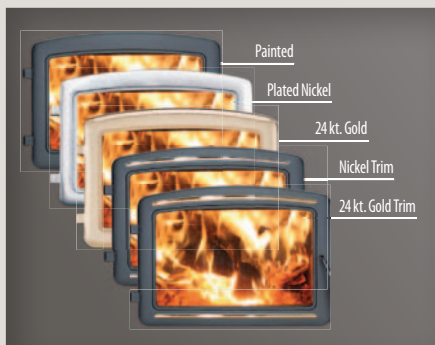

Variety of Door Options